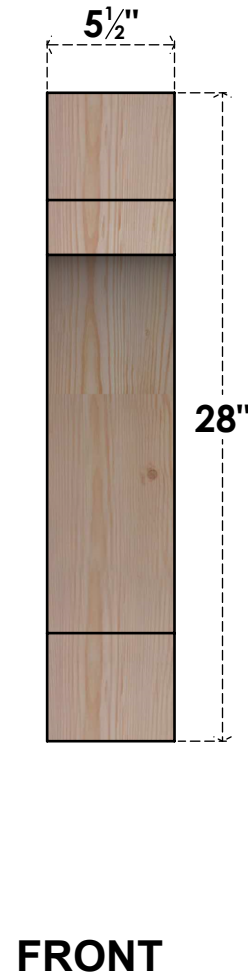

# BRC06X20X28MRC00SDF

5 1/2"W X 20"D X 28"H MERCED SMOOTH BRACE, DOUGLAS FIR

EKENA MILLWORK  
 2300 WEST MAIN ST.  
 CLARKSVILLE, TX 75426  
 TOLL FREE: 866-607-0453  
 WWW.EKENAMILLWORK.COM

### NOTES

1. INSTALLATION TO BE COMPLETED IN ACCORDANCE WITH MANUFACTURER'S SPECIFICATIONS.
2. DRAWING MAY NOT BE TO SCALE
3. THIS DRAWING IS INTENDED FOR DESIGN AND PLANNING PURPOSES ONLY.
4. ALL INFORMATION CONTAINED HEREIN WAS CURRENT AT THE TIME OF DEVELOPMENT BUT MUST BE REVIEWED AND APPROVED BY THE PRODUCT MANUFACTURER TO BE CONSIDERED ACCURATE.
5. PRODUCTS ARE NOT KILN DRIED. THIS ITEM IS UNIQUE AND WILL CONTAIN THE NATURAL VARIATIONS THAT THE WOOD SPECIES OFFERS. THIS MAY RESULT IN VARIATIONS UP TO 1/4"