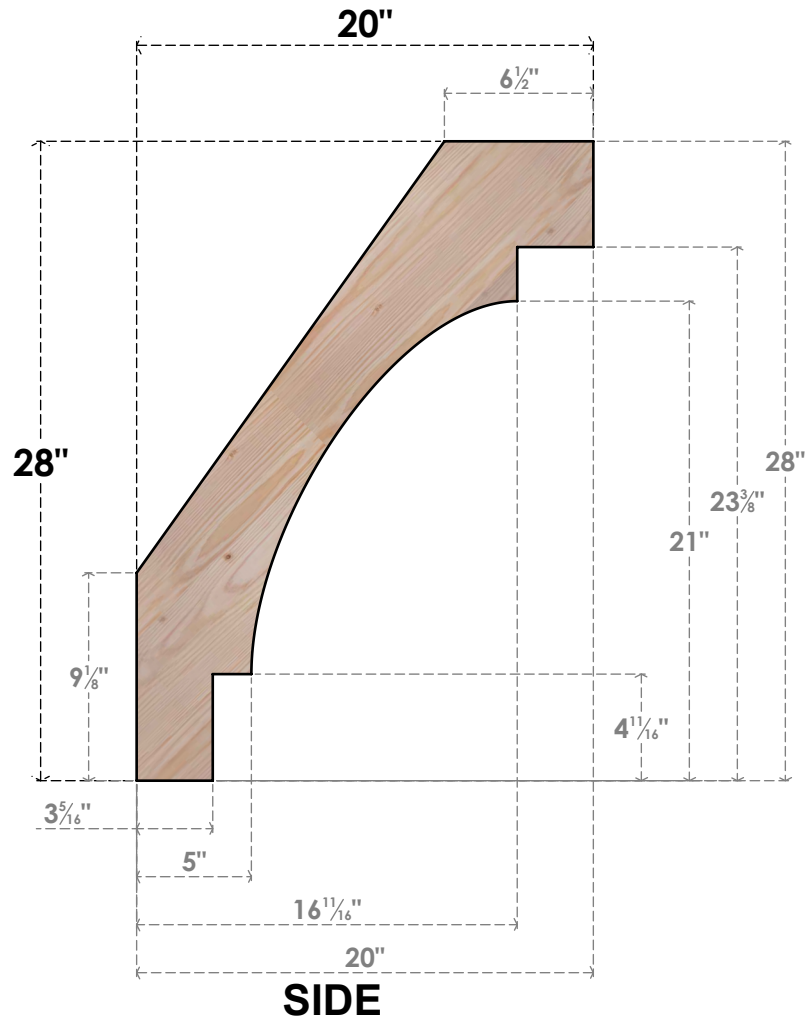

# BRC06X20X28MRC00SDF

5 1/2"W X 20"D X 28"H MERCED SMOOTH BRACE, DOUGLAS FIR

EKENA MILLWORK  
 2300 WEST MAIN ST.  
 CLARKSVILLE, TX 75426  
 TOLL FREE: 866-607-0453  
 WWW.EKENAMILLWORK.COM

### NOTES

1. INSTALLATION TO BE COMPLETED IN ACCORDANCE WITH MANUFACTURER'S SPECIFICATIONS.
2. DRAWING MAY NOT BE TO SCALE
3. THIS DRAWING IS INTENDED FOR DESIGN AND PLANNING PURPOSES ONLY.
4. ALL INFORMATION CONTAINED HEREIN WAS CURRENT AT THE TIME OF DEVELOPMENT BUT MUST BE REVIEWED AND APPROVED BY THE PRODUCT MANUFACTURER TO BE CONSIDERED ACCURATE.
5. PRODUCTS ARE NOT KILN DRIED. THIS ITEM IS UNIQUE AND WILL CONTAIN THE NATURAL VARIATIONS THAT THE WOOD SPECIES OFFERS. THIS MAY RESULT IN VARIATIONS UP TO 1/4"